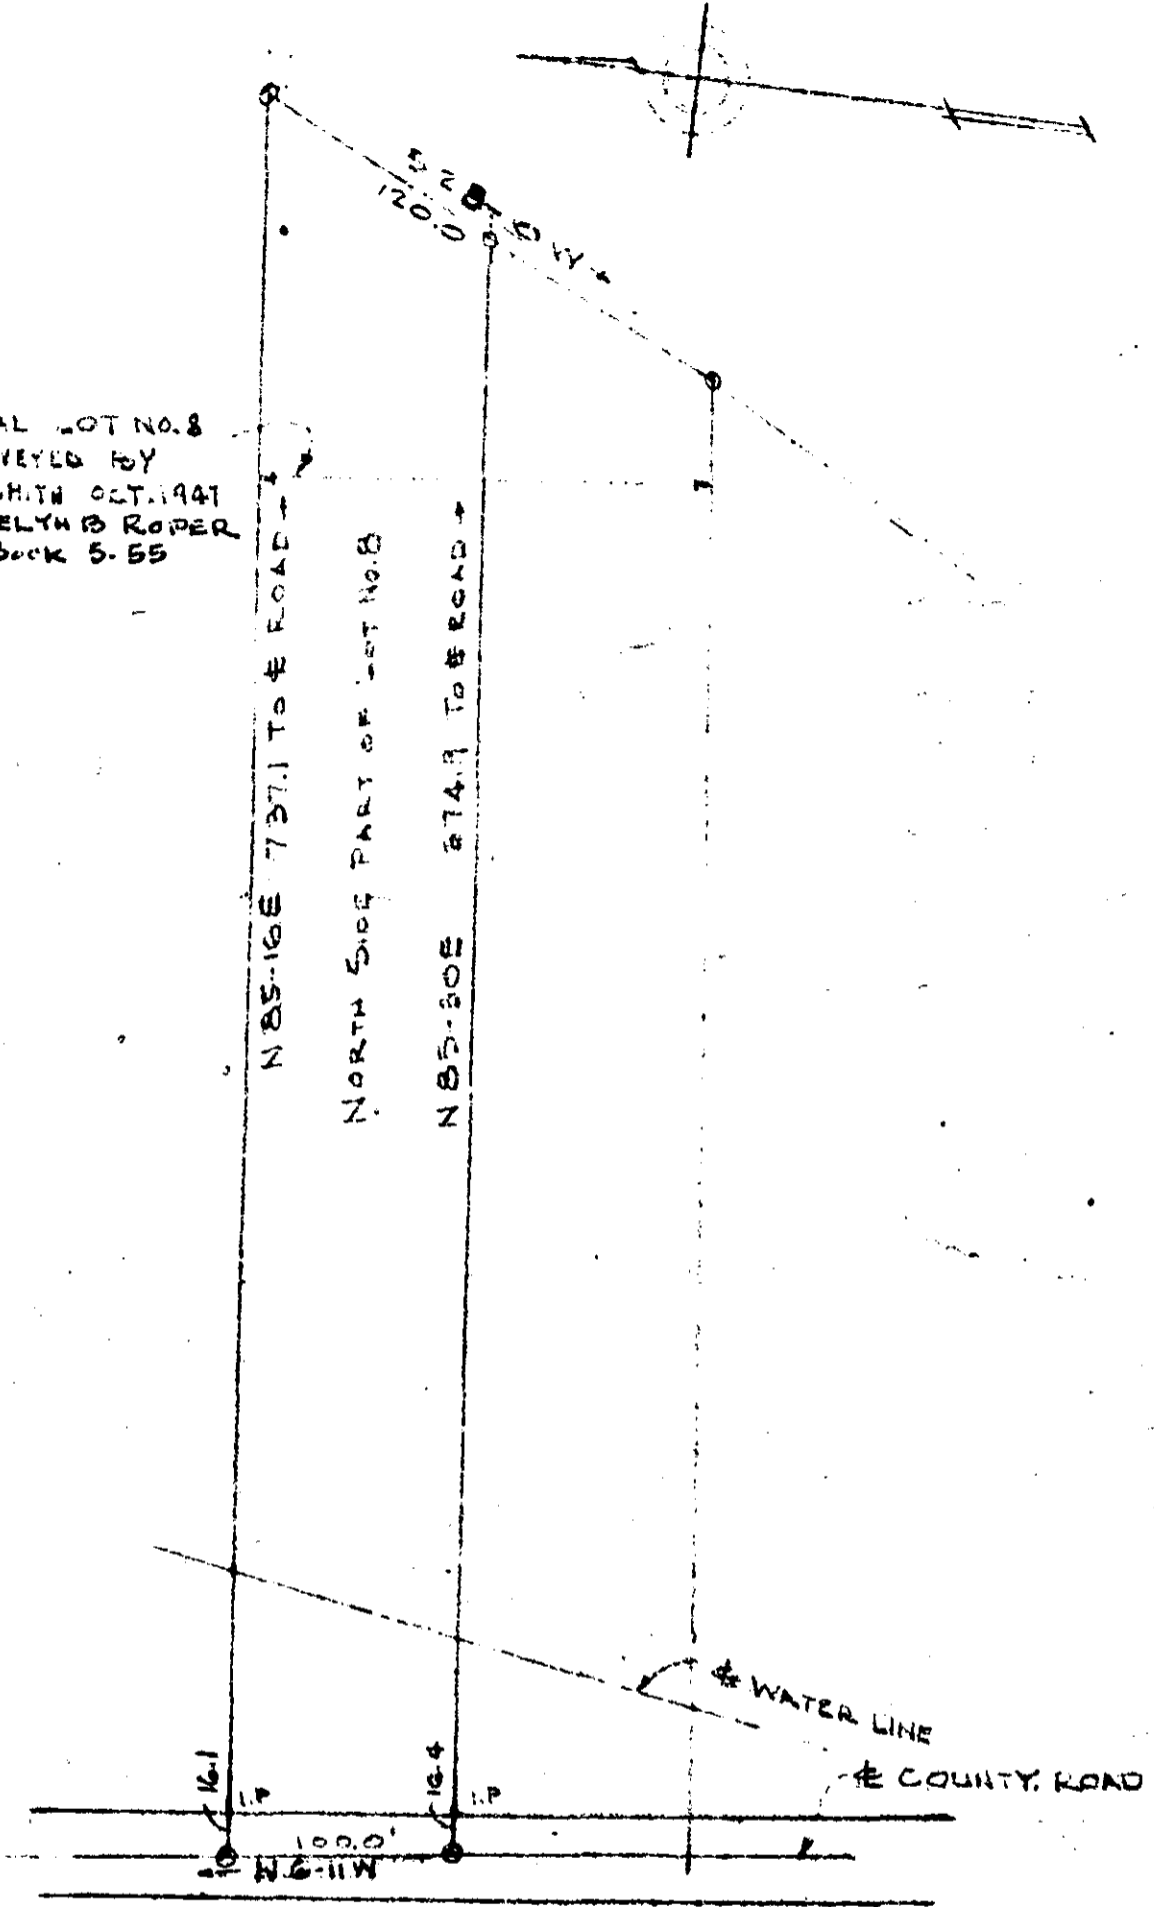

ORIGINAL LOT NO. 8  
AS SURVEYED BY  
LUKE SMITH OCT. 1941  
FOR EVELYN B. ROPER  
PLAT BOOK 5. 55

GREENVILLE CO. S. C.

MAR 16 10 59 AM 1959

OLDFIELD NORTH  
S.M.O.

PROPERTY OF  
KENNETH TAYLOR PATSON  
 NEAR  
PARIS MT. STATE PARK  
GREENVILLE CO. S. C.  
 SCALE 1"=100 MARCH 12, 1959

23805  
 MAR 15 1959  
 509  
 SS-125

JONES & SUPERLAND ENGINEERS

23805 16 Mar. 10 59  
 and 125 M.  
 B. D. Jones  
 Greenville, S. C.